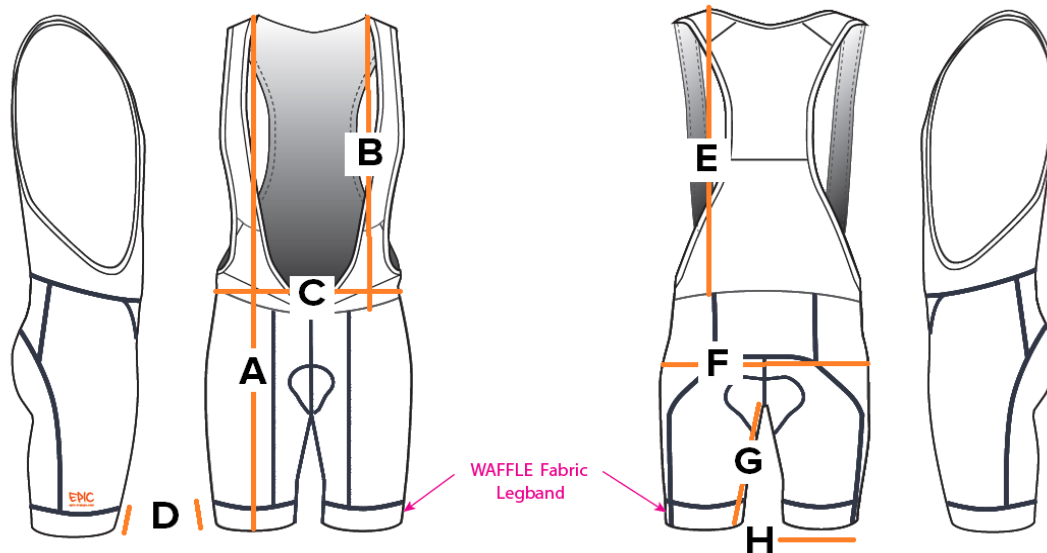

Women's Euro Pro WAFFLE Bib Shorts (EI Pads)

	Size (measurements in CM)	2XS	XS	S	M	L	XL	2XL	3XL
A	Total Body Length	68.0	71.5	75.0	78.5	82.0	84.5	87.0	89.5
B	Bib Body Length (Front)	38.5	40.0	41.5	43.0	44.5	46.0	47.5	49.0
C	1/2 Waist	26.0	28.0	30.0	32.0	34.0	36.0	38.0	40.0
D	Leg Band Height (WAFFLE)	4.5	4.5	4.5	4.5	4.5	4.5	4.5	4.5
E	Bib Body Length (Back)	27.0	29.0	31.0	33.0	35.0	37.0	39.0	41.0
F	Hip Width 11cm above crotch	43.0	45.0	47.0	49.0	51.0	52.0	53.0	54.0
G	Inseam Length (from Crotch point)	19.0	20.0	21.0	22.0	23.0	23.0	23.0	23.0
H	1/2 Leg Opening at edge	15.5	16.5	17.5	18.5	19.5	20.0	20.5	21.0

Note: All dimensions are in a 'relaxed' state, and will stretch fit beyond these dimensions.

Item Description:

EURO Pro WAFFLE Bib Shorts feature a 4cm deep WAFFLE Aero legband, matching our EURO Pro Waffle Aero Jerseys & World Tour WAFFLE Aero Jerseys.

As standard they come fitted with the highest quality Elastic Interface® 7-8 hour Road/MTB chamois pad, making them one of the very best Custom Cycle Bib Shorts available!

Fast wicking, water repellent Tri-Skin fabrics with compression properties.

EpicOrange believe comfort is everything, so we fit them FREE as standard!

4cm deep WAFFLE aero legband provides a seamless and comfortable leg opening.

Highest quality Sublimation printing.